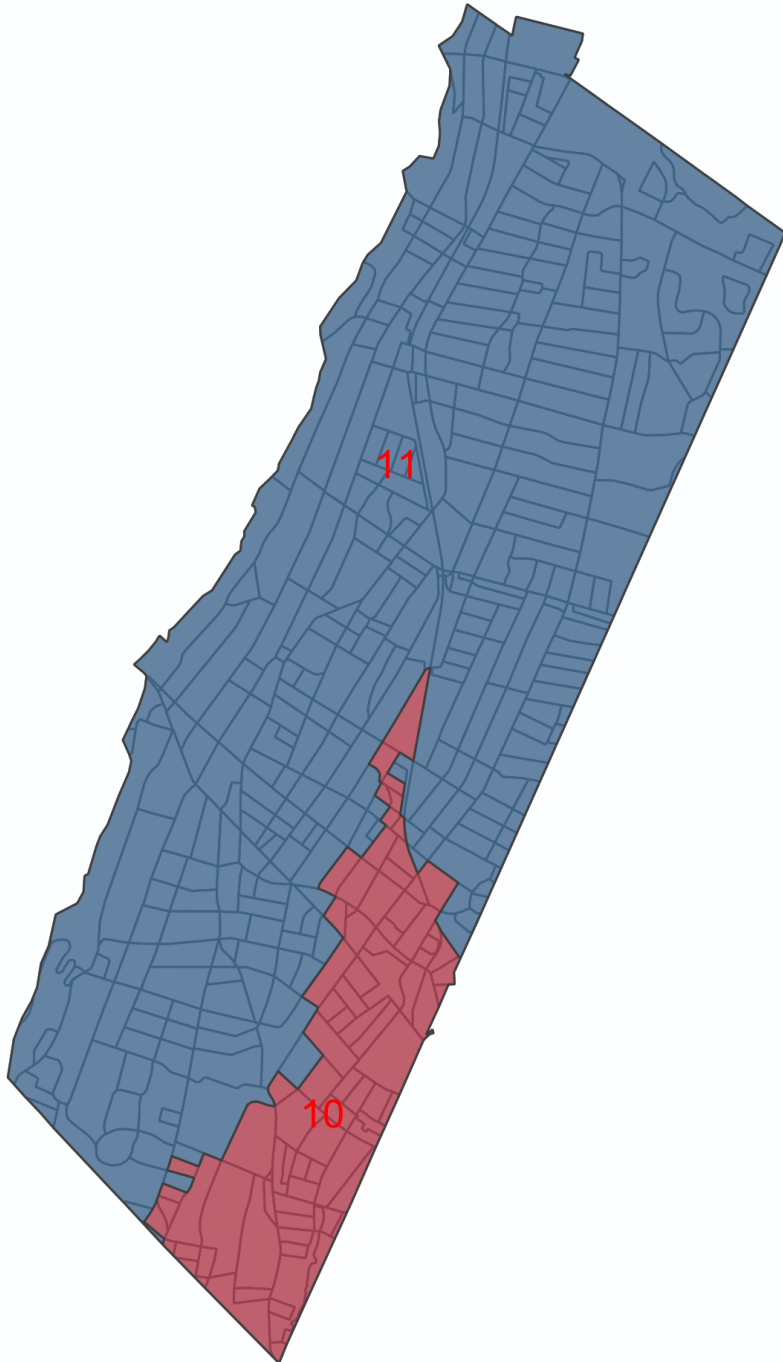

New Jersey Congressional Districts 2022-2031

Montclair

Adopted by the New Jersey Congressional Redistricting Commission on December 22, 2021

0 0.1 0.2 0.3 mi